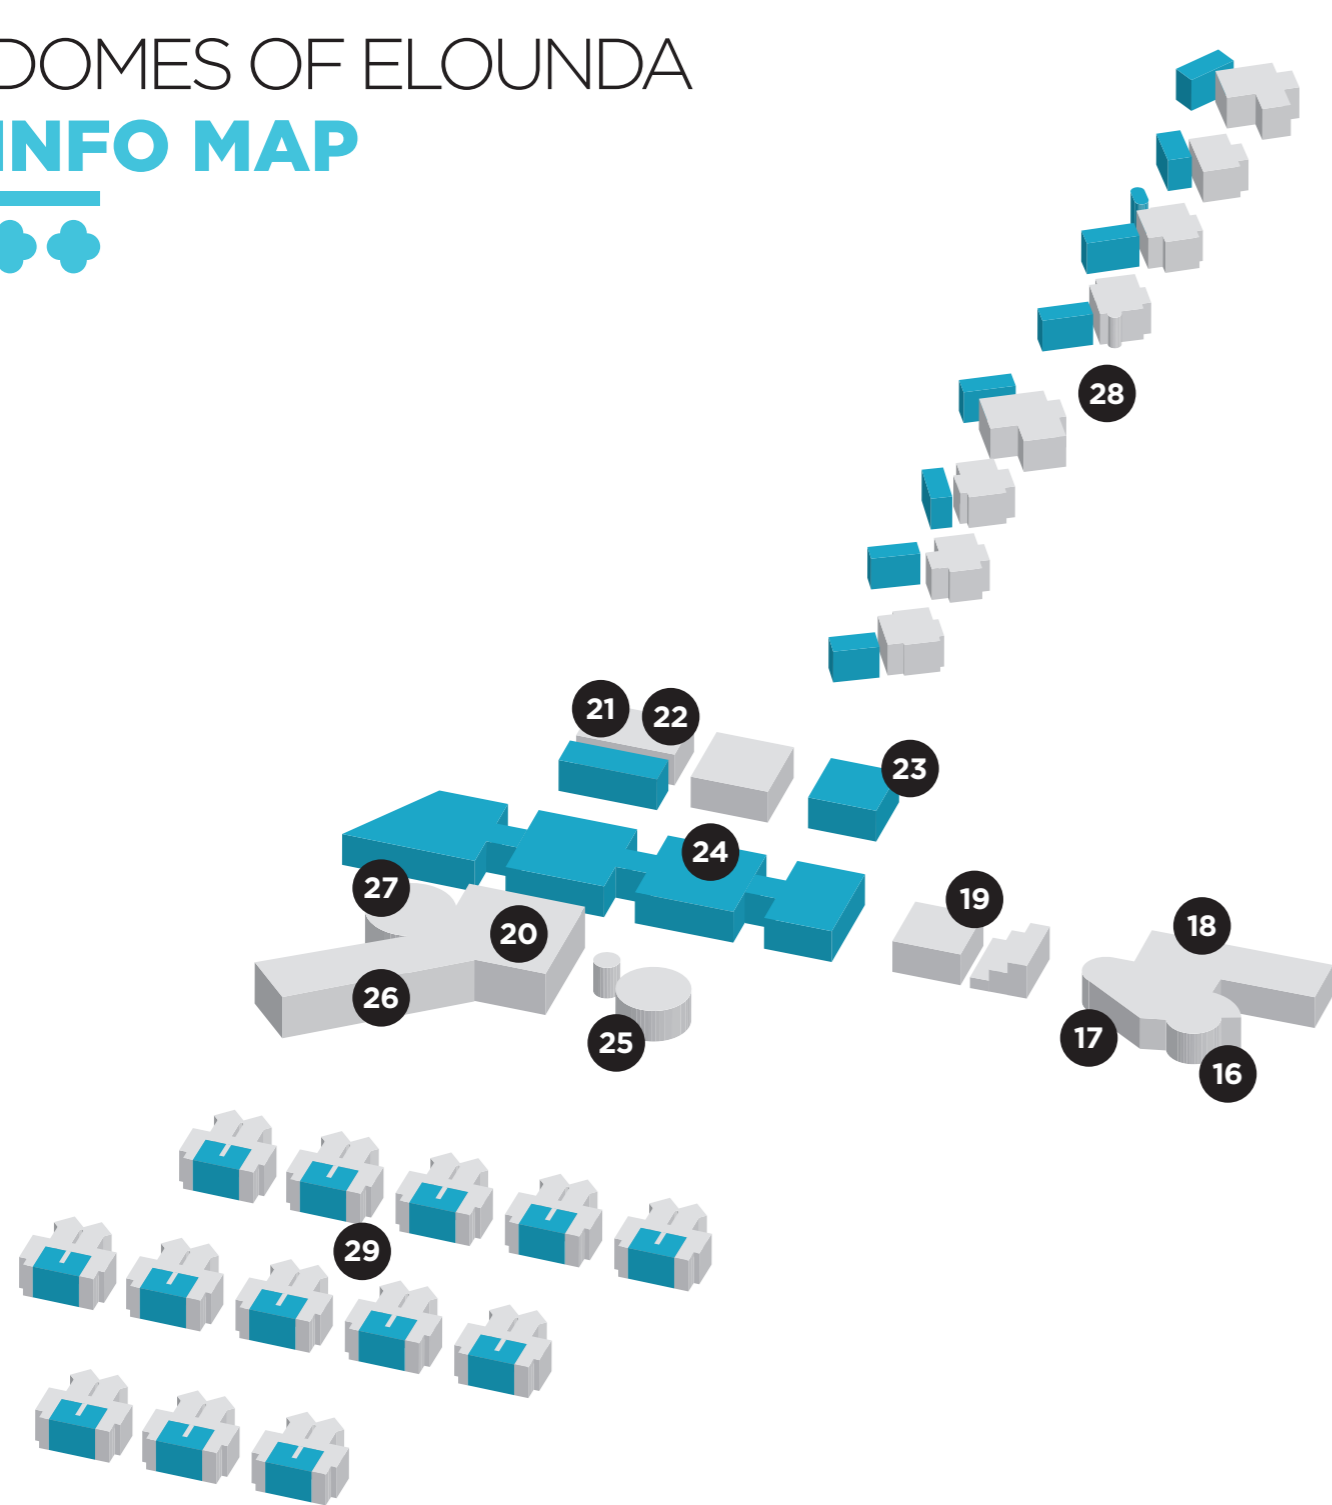

# DOMES OF ELOUNDA

## INFO MAP

- 1. Reception / Guest Services
- 2. Parking
- 3. THÓLOS Restaurant
- 4. Jewelry Shop
- 5. SÓMA SPA
- 6. GRAND DOMES Bar
- 7. August Studio Photography
- 8. Outdoor Fitness Zone
- 9. YAOSAI Pool Bar
- 10. YAOSAI Asian Restaurant

- 11. TÓPOS 1910 Seafood Restaurant
- 12. NEEMA Beach Wear Boutique
- 13. Watersports
- 14. BREEZE All Day Beach Lounge
- 15. Helipad
- 16. Domes Crèche
- 17. Domesland Kids Club
- 18. Teenage Game Room
- 19. Domes Open Theatre
- 20. BLEND Italian Restaurant